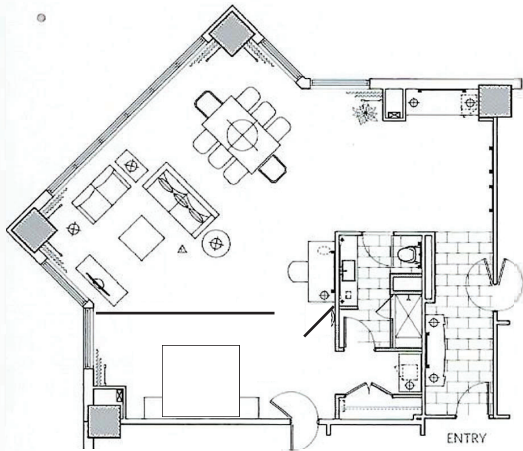

PRESIDENTIAL SUITE

Atrium Corner Suites: 4
1,300 sf

CAPACITIES

Reception	40
Rounds	40
Theater	50
Conference	20

FEATURES

- spacious living and dining areas
- elevated corner city views
- serviceable wet bar
- ½ bathroom in parlor
- includes king bedroom with full bathroom
- connects to king or double bedroom (available at additional cost)

Presidential Parlor

PREMIER PARLOR SUITE

Tower Corner Suites: 11
1,180 sf

CAPACITIES

Reception	40
Rounds	40
Theater	40
Conference	20
Classroom	20

FEATURES

- expanded living and dining areas
- sweeping corner views
- dry bar
- full bathroom
- queen-sized murphy bed
- connects to king or double bedroom (available at additional cost)

Premier Parlor

DELUXE PARLOR SUITE

Atrium Corner Suites: 50
880 sf

CAPACITIES

Reception	35
Rounds	15
Theater	20
Conference	15

FEATURES

- large corner living areas
- dining table
- dry bar
- full bathroom
- queen-sized murphy bed
- connects to king or double bedroom (available at additional cost)

Deluxe Parlor

SIGNATURE JUNIOR PARLOR SUITE

Tower Corner Suites: 10
610 sf

CAPACITIES

Reception	15
Rounds	10
Theater	16
Conference	12

FEATURES

- tiled entry
- large corner living area
- full bathroom
- queen-sized murphy bed
- connects to king or double bedroom (available at additional cost)