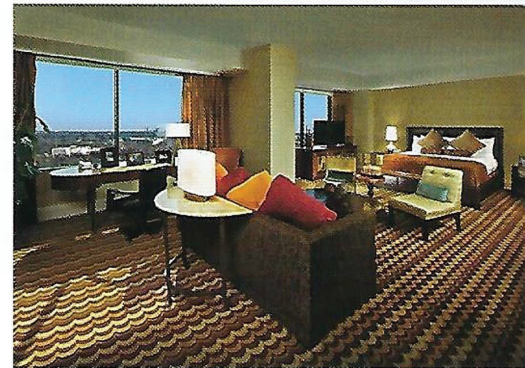

PRESIDENTIAL SUITE

Atrium Corner Suites: 4
1,300 sf

CAPACITIES

Reception	40
Rounds	40
Theater	50
Conference	20

FEATURES

- spacious living and dining areas
- elevated corner city views
- serviceable wet bar
- ½ bathroom in parlor
- includes king bedroom with full bathroom
- connects to king or double bedroom (available at additional cost)

Presidential Parlor

PREMIER PARLOR SUITE

Tower Corner Suites: 11
1,180 sf

CAPACITIES

Reception	40
Rounds	40
Theater	40
Conference	20
Classroom	20

FEATURES

- expanded living and dining areas
- sweeping corner views
- dry bar
- full bathroom
- queen-sized murphy bed
- connects to king or double bedroom (available at additional cost)

Premier Parlor

DELUXE PARLOR SUITE

Atrium Corner Suites: 50
880 sf

CAPACITIES

Reception	35
Rounds	15
Theater	20
Conference	15

FEATURES

- large corner living areas
- dining table
- dry bar
- full bathroom
- queen-sized murphy bed
- connects to king or double bedroom (available at additional cost)

Deluxe Parlor

SIGNATURE JUNIOR PARLOR SUITE

Tower Corner Suites: 10
610 sf

CAPACITIES

Reception	15
Rounds	10
Theater	16
Conference	12

FEATURES

- tiled entry
- large corner living area
- full bathroom
- queen-sized murphy bed
- connects to king or double bedroom (available at additional cost)