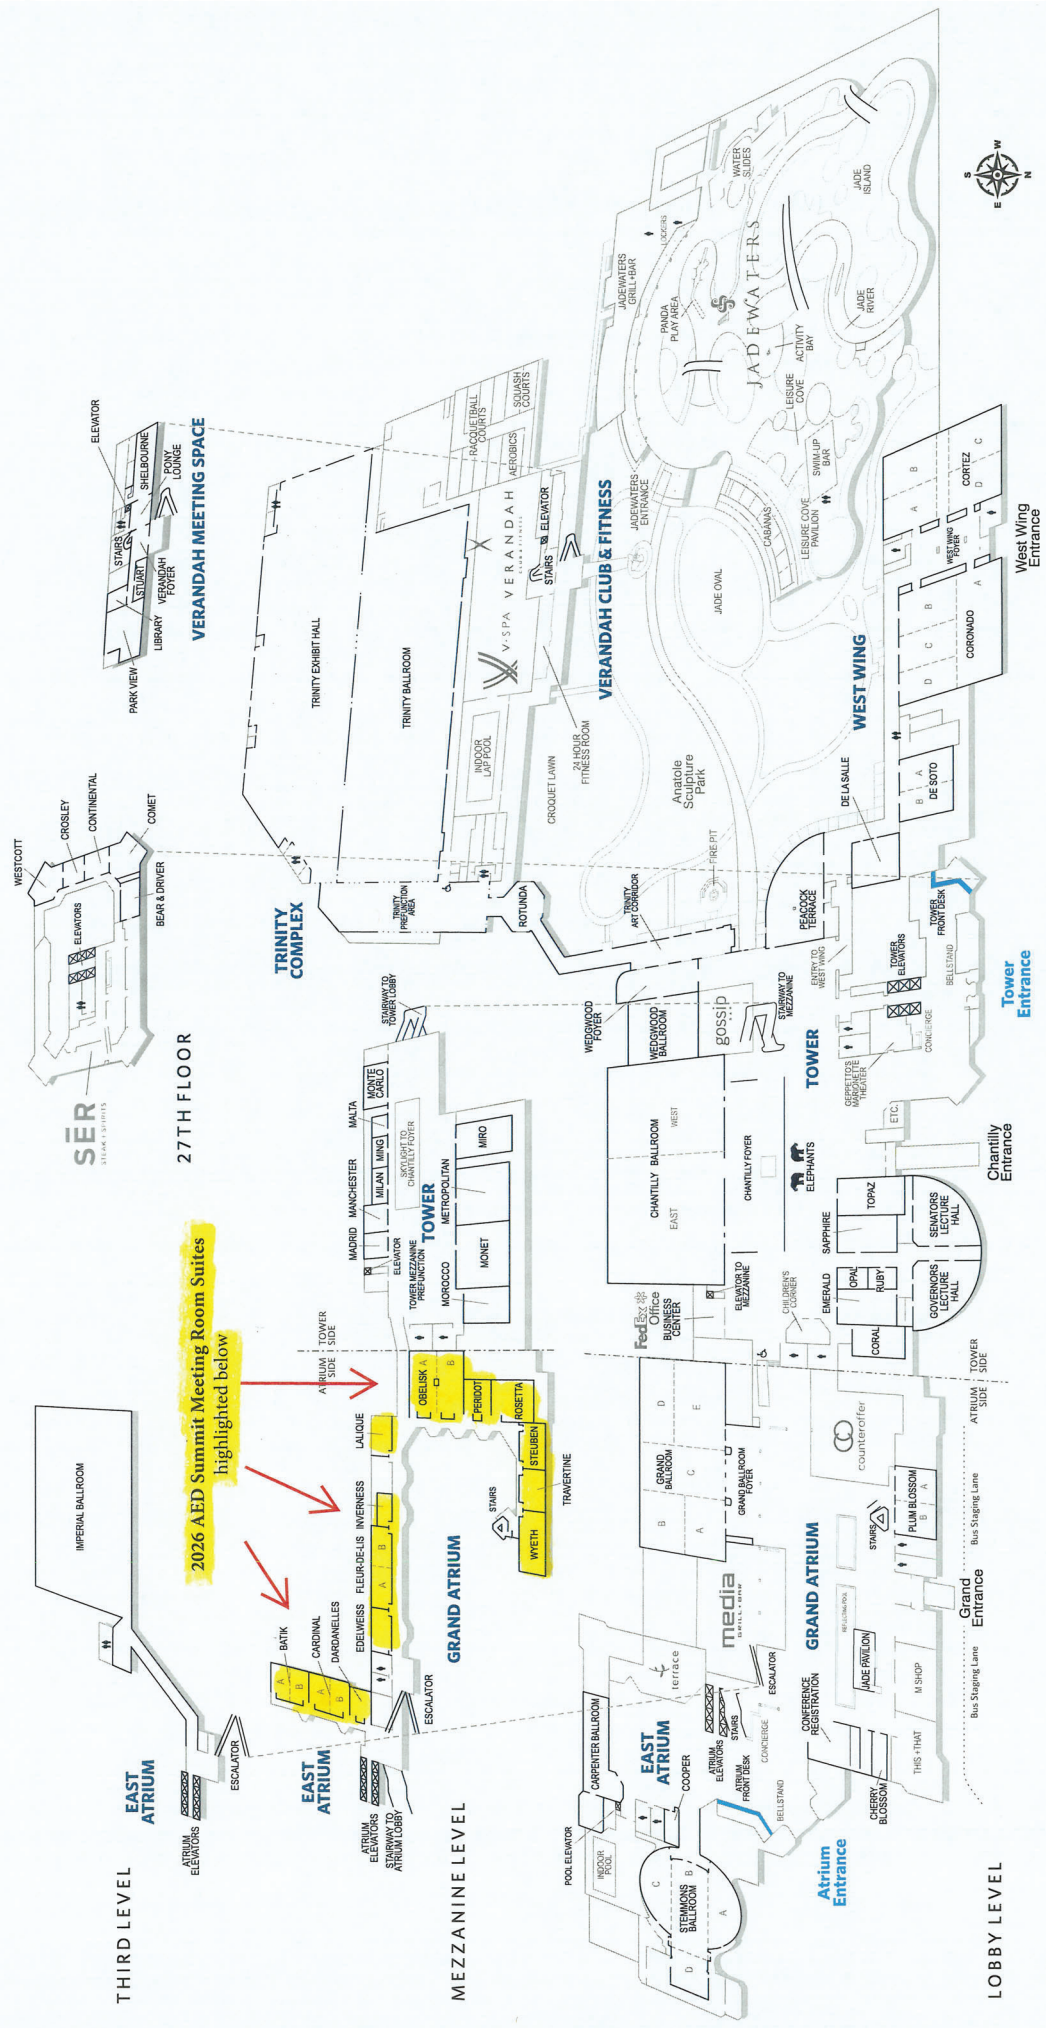

Presidential Parlor

PREMIER PARLOR SUITE

Tower Corner Suites: 11
1,180 sf

CAPACITIES

Reception	40
Rounds	40
Theater	40
Conference	20
Classroom	20

FEATURES

- expanded living and dining areas
- sweeping corner views
- dry bar
- full bathroom
- queen-sized murphy bed
- connects to king or double bedroom (available at additional cost)

Premier Parlor

DELUXE PARLOR SUITE

Atrium Corner Suites: 50
880 sf

CAPACITIES

Reception	35
Rounds	15
Theater	20
Conference	15

FEATURES

- large corner living areas
- dining table
- dry bar
- full bathroom
- queen-sized murphy bed
- connects to king or double bedroom (available at additional cost)

Deluxe Parlor

SIGNATURE JUNIOR PARLOR SUITE

Tower Corner Suites: 10
610 sf

CAPACITIES

Reception	15
Rounds	10
Theater	16
Conference	12

FEATURES

- tiled entry
- large corner living area
- full bathroom
- queen-sized murphy bed
- connects to king or double bedroom (available at additional cost)

Standard Parlor

2026 AED Summit Meeting Suites highlighted below

THIRD LEVEL

MEZZANINE LEVEL

LOBBY LEVEL

27TH FLOOR

S&P
STAIRS & ELEVATORS

EAST ATRIUM