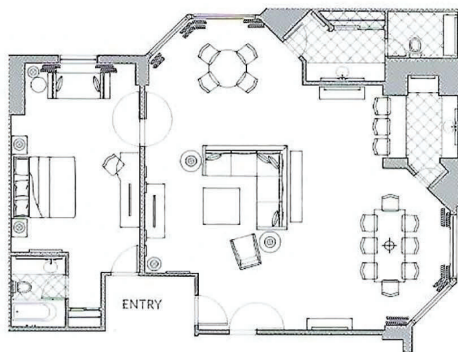

Grand Presidential Suites: 5

Mary Kay Ash	1,879
Margaret Thatcher	1,879
Gerald Ford	2,325
George H. W. Bush	1,796
Lyndon B. Johnson	1,440

FEATURES

- stately, grand living and dining areas
- elevated sweeping corner views
- wet bar
- ½ bathroom in parlor
- includes king bedroom with full bathroom
- connects to double bedroom (available at additional cost)

PRESIDENTIAL SUITE

Atrium Corner Suites: 4
1,300 sf

CAPACITIES

Reception	40
Rounds	40
Theater	50
Conference	20

FEATURES

- spacious living and dining areas
- elevated corner city views
- serviceable wet bar
- ½ bathroom in parlor
- includes king bedroom with full bathroom
- connects to king or double bedroom (available at additional cost)

Presidential Parlor

PREMIER PARLOR SUITE

Tower Corner Suites: 11
1,180 sf

CAPACITIES

Reception	40
Rounds	40
Theater	40
Conference	20
Classroom	20

FEATURES

- expanded living and dining areas
- sweeping corner views
- dry bar
- full bathroom
- queen-sized murphy bed
- connects to king or double bedroom (available at additional cost)

Premier Parlor

DELUXE PARLOR SUITE

Atrium Corner Suites: 50
880 sf

CAPACITIES

Reception	35
Rounds	15
Theater	20
Conference	15

FEATURES

- large corner living areas
- dining table
- dry bar
- full bathroom
- queen-sized murphy bed
- connects to king or double bedroom (available at additional cost)