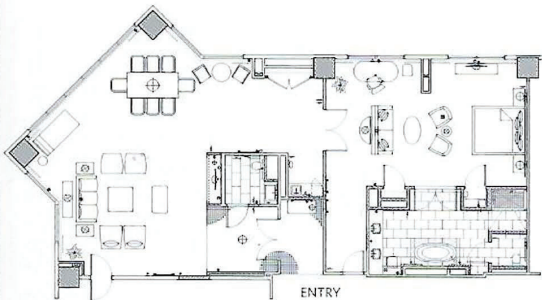

GRAND PRESIDENTIAL SUITE