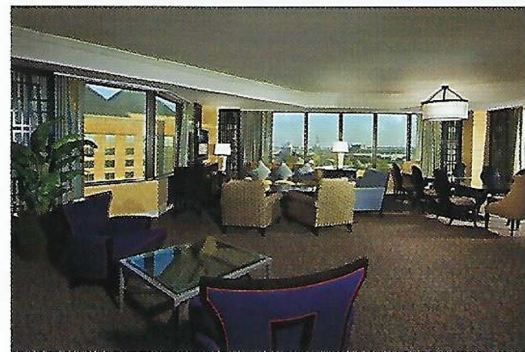

PRESIDENTIAL SUITE

Atrium Corner Suites: 4
1,300 sf

CAPACITIES

Reception	40
Rounds	40
Theater	50
Conference	20

FEATURES

- spacious living and dining areas
- elevated corner city views
- serviceable wet bar
- ½ bathroom in parlor
- includes king bedroom with full bathroom
- connects to king or double bedroom (available at additional cost)

Presidential Parlor

PREMIER PARLOR SUITE

Tower Corner Suites: 11
1,180 sf

CAPACITIES

Reception	40
Rounds	40
Theater	40
Conference	20
Classroom	20

FEATURES

- expanded living and dining areas
- sweeping corner views
- dry bar
- full bathroom
- queen-sized murphy bed
- connects to king or double bedroom (available at additional cost)

Premier Parlor

DELUXE PARLOR SUITE

Atrium Corner Suites: 50
880 sf

CAPACITIES

Reception	35
Rounds	15
Theater	20
Conference	15

FEATURES

- large corner living areas
- dining table
- dry bar
- full bathroom
- queen-sized murphy bed
- connects to king or double bedroom (available at additional cost)

Deluxe Parlor

SIGNATURE JUNIOR PARLOR SUITE

Tower Corner Suites: 10
610 sf

CAPACITIES

Reception	15
Rounds	10
Theater	16
Conference	12

FEATURES

- tiled entry
- large corner living area
- full bathroom
- queen-sized murphy bed
- connects to king or double bedroom (available at additional cost)