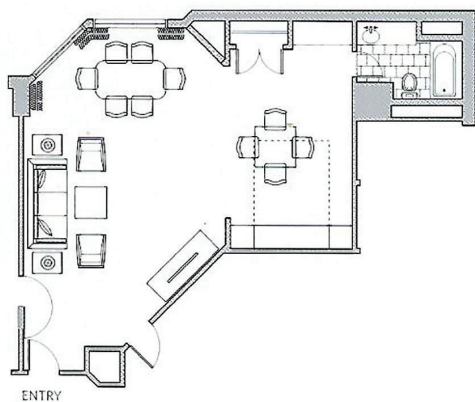

PRESIDENTIAL SUITE

Atrium Corner Suites: 4
1,300 sf

CAPACITIES

Reception	40
Rounds	40
Theater	50
Conference	20

FEATURES

- spacious living and dining areas
- elevated corner city views
- serviceable wet bar
- ½ bathroom in parlor
- includes king bedroom with full bathroom
- connects to king or double bedroom (available at additional cost)

Presidential Parlor

PREMIER PARLOR SUITE

Tower Corner Suites: 11
1,180 sf

CAPACITIES

Reception	40
Rounds	40
Theater	40
Conference	20
Classroom	20

FEATURES

- expanded living and dining areas
- sweeping corner views
- dry bar
- full bathroom
- queen-sized murphy bed
- connects to king or double bedroom (available at additional cost)

Premier Parlor

DELUXE PARLOR SUITE

Atrium Corner Suites: 50
880 sf

CAPACITIES

Reception	35
Rounds	15
Theater	20
Conference	15

FEATURES

- large corner living areas
- dining table
- dry bar
- full bathroom
- queen-sized murphy bed
- connects to king or double bedroom (available at additional cost)

Deluxe Parlor

SIGNATURE JUNIOR PARLOR SUITE

Tower Corner Suites: 10
610 sf

CAPACITIES

Reception	15
Rounds	10
Theater	16
Conference	12

FEATURES

- tiled entry
- large corner living area
- full bathroom
- queen-sized murphy bed
- connects to king or double bedroom (available at additional cost)