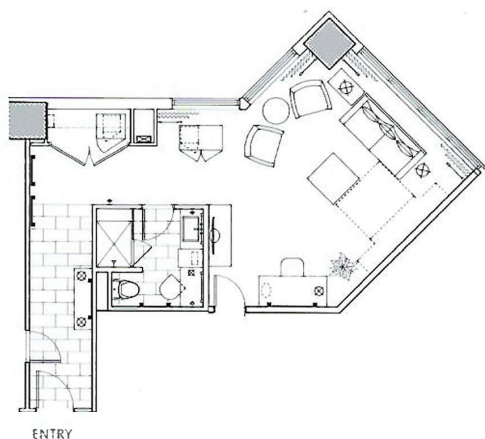

PRESIDENTIAL SUITE

Atrium Corner Suites: 4
1,300 sf

CAPACITIES

Reception	40
Rounds	40
Theater	50
Conference	20

FEATURES

- spacious living and dining areas
- elevated corner city views
- serviceable wet bar
- ½ bathroom in parlor
- includes king bedroom with full bathroom
- connects to king or double bedroom (available at additional cost)

Presidential Parlor

PREMIER PARLOR SUITE

Tower Corner Suites: 11
1,180 sf

CAPACITIES

Reception	40
Rounds	40
Theater	40
Conference	20
Classroom	20

FEATURES

- expanded living and dining areas
- sweeping corner views
- dry bar
- full bathroom
- queen-sized murphy bed
- connects to king or double bedroom (available at additional cost)

Premier Parlor

DELUXE PARLOR SUITE

Atrium Corner Suites: 50
880 sf

CAPACITIES

Reception	35
Rounds	15
Theater	20
Conference	15

FEATURES

- large corner living areas
- dining table
- dry bar
- full bathroom
- queen-sized murphy bed
- connects to king or double bedroom (available at additional cost)

Deluxe Parlor

SIGNATURE JUNIOR PARLOR SUITE

Tower Corner Suites: 10
610 sf

CAPACITIES

Reception	15
Rounds	10
Theater	16
Conference	12

FEATURES

- tiled entry
- large corner living area
- full bathroom
- queen-sized murphy bed
- connects to king or double bedroom (available at additional cost)